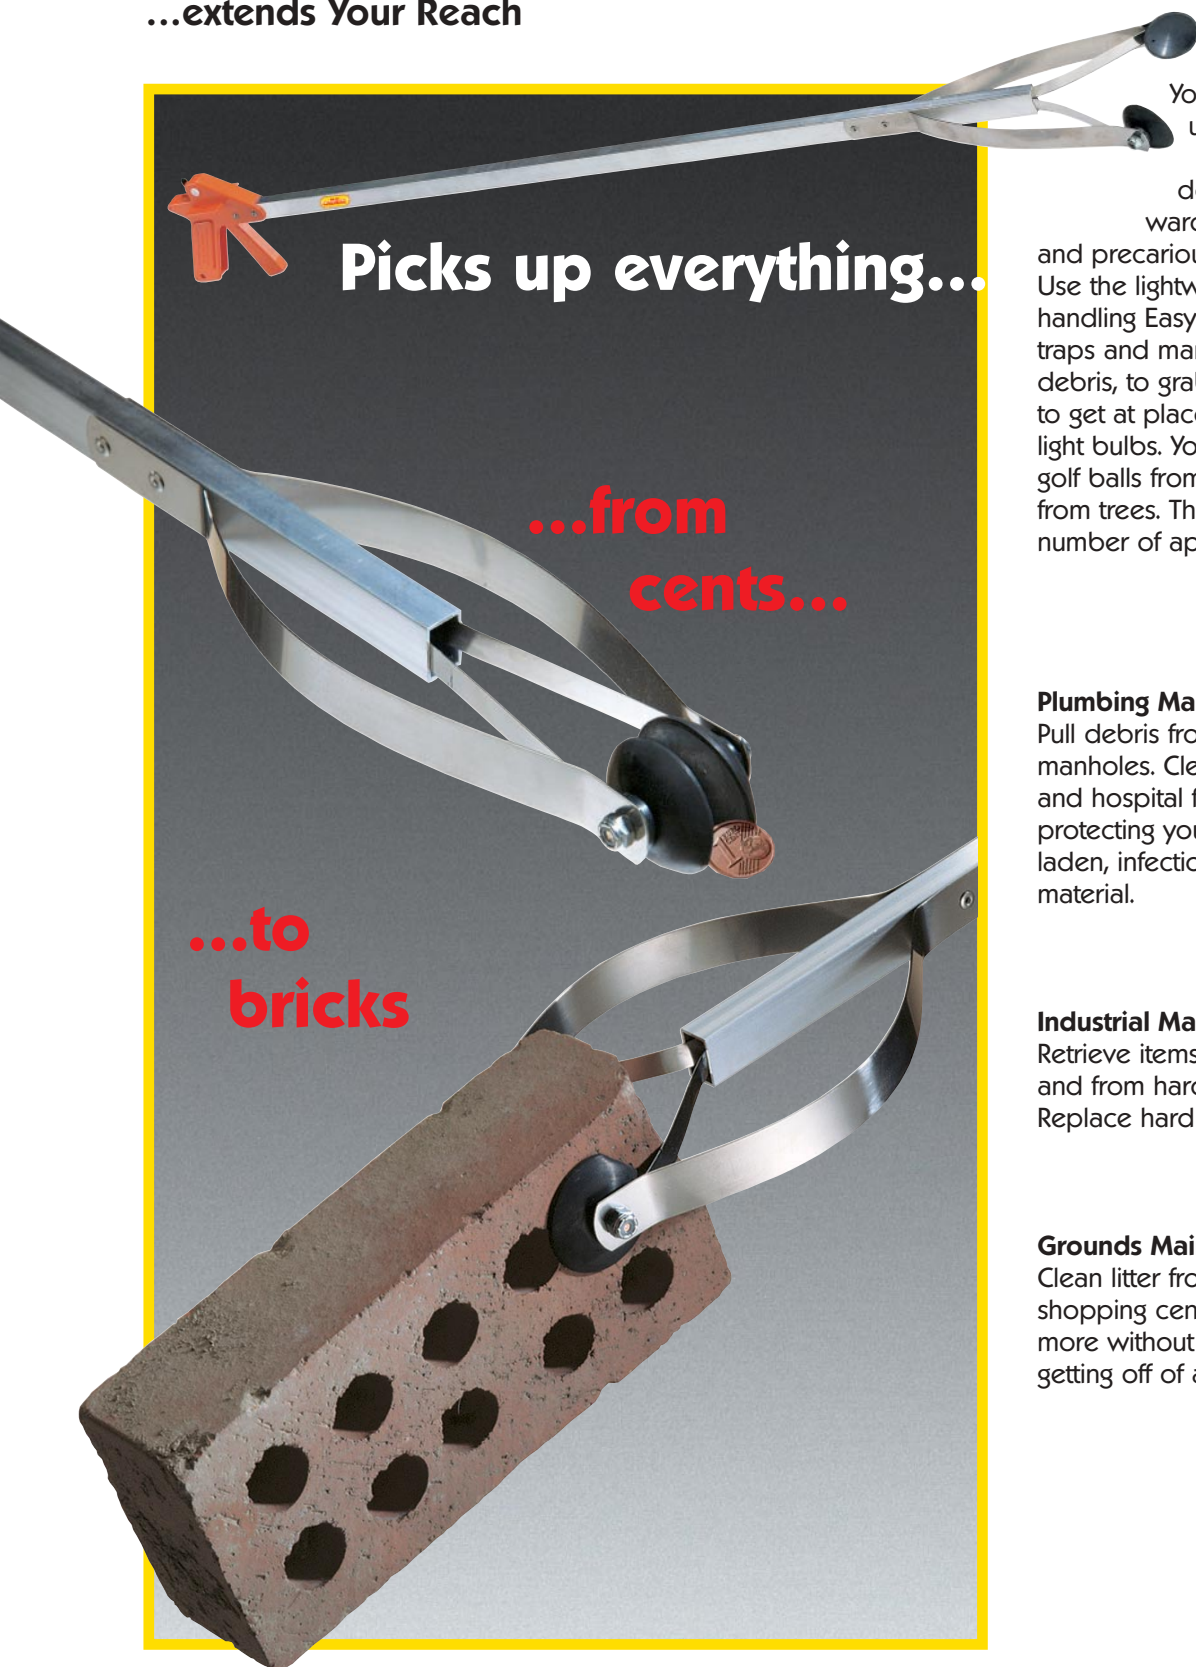

The Specialist in
Drain Cleaning Equipment
for over 75 Years

EasyRetriever...

...extends Your Reach

Picks up everything...

...from
cents...

...to
bricks

You'll find dozens of uses for this labor-saving, back saving device. Forget awkward stretching, bending and precarious ladder-climbing. Use the lightweight, smooth-handling EasyRetriever to clear traps and manholes of rocks and debris, to grab objects from hard to get at places, and to change light bulbs. You can even retrieve golf balls from ponds and pick fruit from trees. There's no end to the number of applications.

CABERE® EasyRetriever

Operation

The EasyRetriever is easy to use. Just squeeze the trigger and the jaws squeeze down and hang on to objects. It's sensitive enough to pick up small screws and washers, yet strong enough to pick up a five pound rock. And with the EasyRetriever „Locking Trigger“ feature, you can grab and lock on to objects without further trigger pressure.

Construction

The EasyRetriever is made of extruded aluminium and stainless steel making it very rugged and long lasting as well as corrosion resistant. Two thermal plastic elastomer rubber cups open 11,5 cm to receive and grip nearly everything.

Many Models to choose from

The EasyRetriever is available in lengths of 80cm, 100cm and 150cm as well as lengths of 185cm, 250cm and 300cm, which fold for more convenient storage. With so many models to choose from, you'll find the right one to meet your needs.