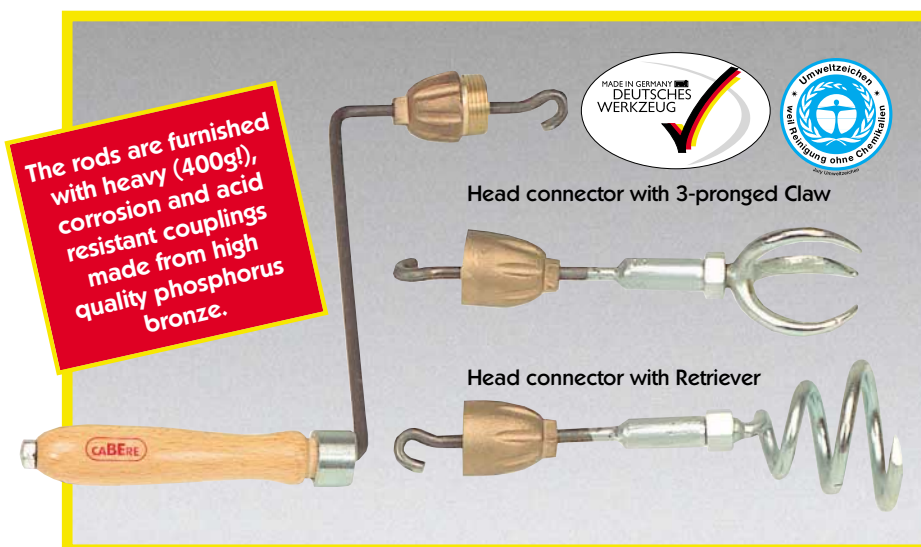

For decades successfully used from professionals.

Coiled from top quality, patented, hot galvanized spring steel wire. Double-wound outer wire with opposite-wound inner-core for maximum strength and right amount of flexibility. This cable lasts longer because it resists kinking and breaking.

Length	3 m	5 m	7,5 m	10 m
Code	91681	91682	91683	91684

Cable 10mm Dia. for pipes 40 - 70 mm

Length	5 m	7,5 m	10 m	15 m
Code	91611	91612	91613	91614

No. 916 Extension cables:

with 1/2" Ww. thread galvanizing steel couplings.

Extension Cable	Length	Code
8 mm Dia.	2,5 m	91685
8 mm Dia.	5 m	91686
10 mm Dia.	5 m	91615
10 mm Dia.	7,5 m	91616
10 mm Dia.	10 m	91617

No. 940 Sectional Sewer Rods

Designed for use in sewer lines through 600 mm Dia. and up to 100 m.

The rods are furnished with heavy (400g!), corrosion and acid resistant couplings made from high quality phosphorus bronze.

Head connector with 3-pronged Claw

Head connector with Retriever

CABERE Sectional Sewer Rods are made from high quality piano wire of 7 mm Dia., extraordinary flexible and strong.